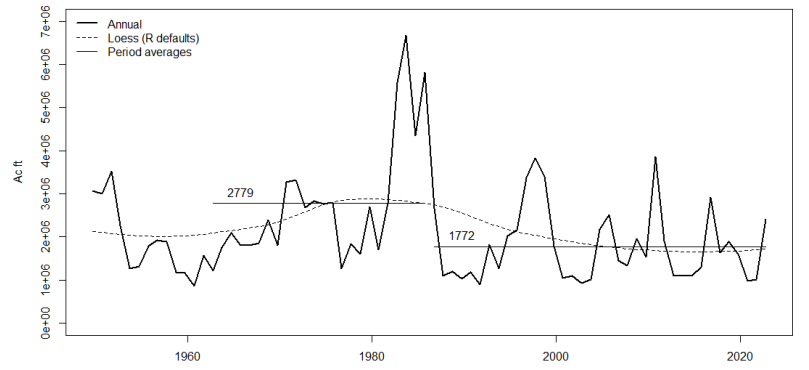

Somewhat Geeky Great Salt Lake Fact Sheet

Prepared by David Tarboton, 11/12/23

Average Annual Water Balance

Area	Area (km ²)	Precip. (mm)	Inflow (1000 acre-ft)	Stream-flow %	Overall %	Runoff (mm)	Runoff ratio
Bear	19262	535	1283	61%	39%	82	15%
Weber (inc. Davis)	6326	652	373	18%	11%	73	11%
Jordan/Provo	9963	559	462	22%	14%	57	10%
West Desert	14604	339	-	-	-	-	-
Total Streamflow	50155	498	2118	100%	65%	56	12%
Lake Precipitation	3608	368	1077		33%		
Groundwater			75		2%		
Total	53763	486	3270		100%		

Lake Evaporation	Area (km ²)	Depth (mm)	Volume (1000 acre-ft)
	3608	1100	3217

Great Salt Lake Annual River Inflows

Great Salt Lake Water Surface Elevation Record

Salinity, exchange through causeway and the occurrence of deep brine layer