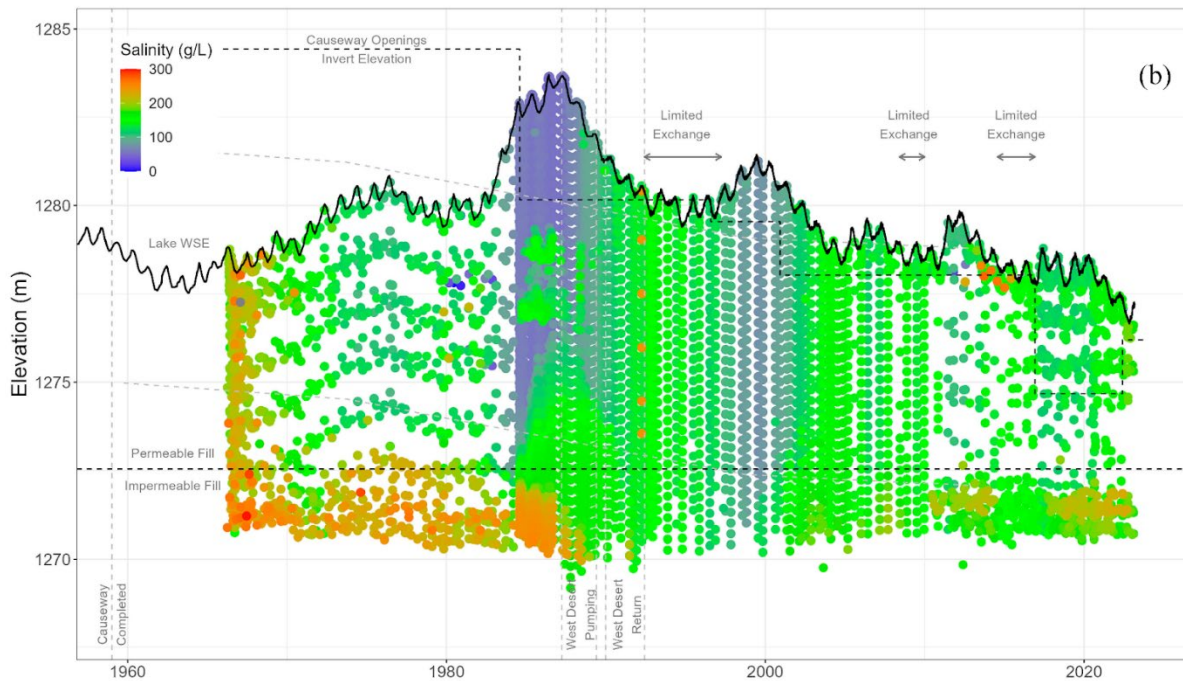

Somewhat Geeky Great Salt Lake Fact Sheet

Prepared by David Tarboton, 11/12/23

Average Annual Water Balance

Area	Area (km ²)	Precip. (mm)	Inflow (1000 acre-ft)	Stream-flow %	Overall %	Runoff (mm)	Runoff ratio
Bear	19262	535	1283	61%	39%	82	15%
Weber (inc. Davis)	6326	652	373	18%	11%	73	11%
Jordan/Provo	9963	559	462	22%	14%	57	10%
West Desert	14604	339	-	-	-	-	-
Total Streamflow	50155	498	2118	100%	65%	56	12%
Lake Precipitation	3608	368	1077		33%		
Groundwater			75		2%		
Total	53763	486	3270		100%		

Lake Evaporation	Area (km ²)	Depth (mm)	Volume (1000 acre-ft)
	3608	1100	3217

Great Salt Lake Annual River Inflows

Great Salt Lake Water Surface Elevation Record

Salinity, exchange through causeway and the occurrence of deep brine layer

Basin Wide Water Use

Average Annual Depletion	Thousand Acre Ft
Agriculture	1188
Municipal and Industrial	358
GSL Mineral Extraction	165
Total	1711

From Utah Division of Water Resources

GSL management considerations