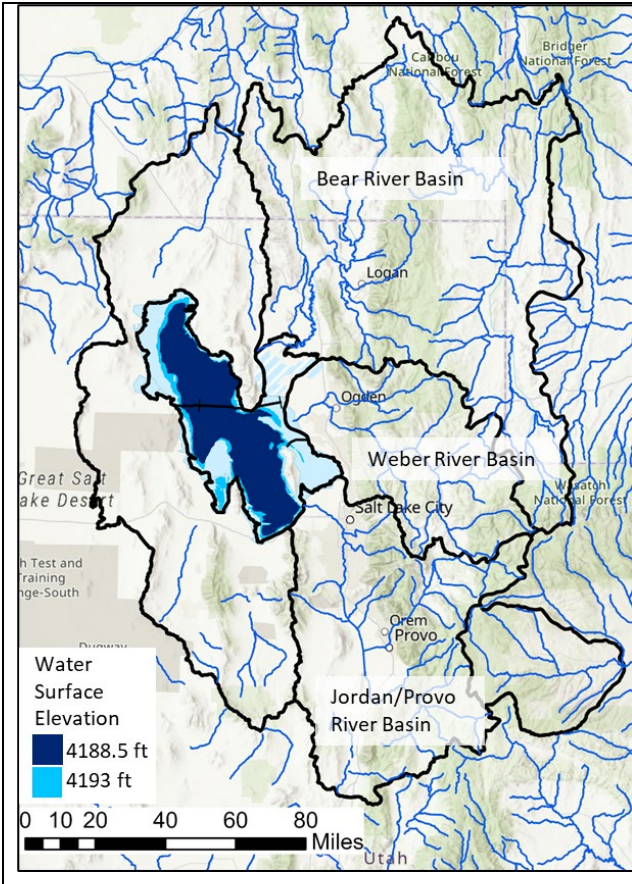

Somewhat Geeky Great Salt Lake Fact Sheet

Prepared by David Tarboton, 11/12/23

Average Annual Water Balance

Area	Area (km ²)	Precip. (mm)	Inflow (1000 acre-ft)	Stream-flow %	Overall %	Runoff (mm)	Runoff ratio
Bear	19262	535	1283	61%	39%	82	15%
Weber (inc. Davis)	6326	652	373	18%	11%	73	11%
Jordan/Provo	9963	559	462	22%	14%	57	10%
West Desert	14604	339	-	-	-	-	-
Total Streamflow	50155	498	2118	100%	65%	56	12%
Lake Precipitation	3608	368	1077		33%		
Groundwater			75		2%		
Total	53763	486	3270		100%		

Lake Evaporation	Area (km ²)	Depth (mm)	Volume (1000 acre-ft)
	3608	1100	3217

Great Salt Lake Annual River Inflows

Great Salt Lake Water Surface Elevation Record

Salinity, exchange through causeway and the occurrence of deep brine layer

Basin Wide Water Use

Average Annual Depletion	Thousand Acre Ft
Agriculture	1188
Municipal and Industrial	358
GSL Mineral Extraction	165
Total	1711

From Utah Division of Water Resources

GSL management considerations