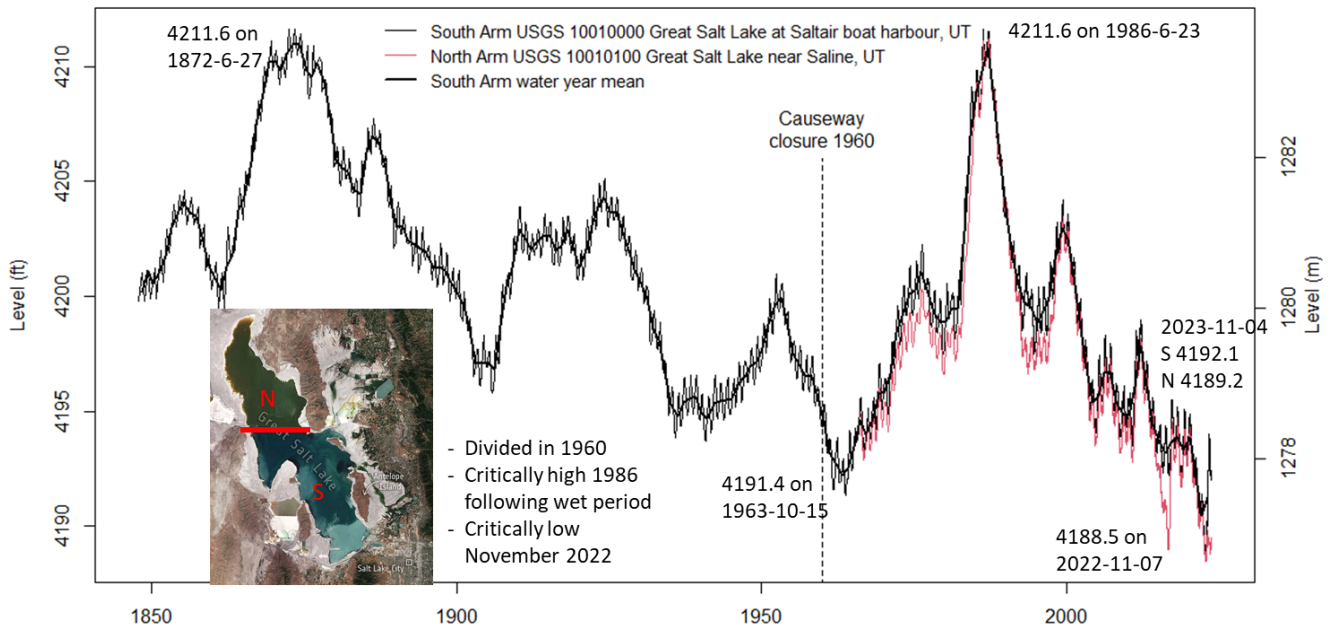

Somewhat Geeky Great Salt Lake Fact Sheet

Prepared by David Tarboton, 11/12/23

Average Annual Water Balance

Area	Area (km ²)	Precip. (mm)	Inflow (1000 acre-ft)	Stream-flow %	Overall %	Runoff (mm)	Runoff ratio
Bear	19262	535	1283	61%	39%	82	15%
Weber (inc. Davis)	6326	652	373	18%	11%	73	11%
Jordan/Provo	9963	559	462	22%	14%	57	10%
West Desert	14604	339	-	-	-	-	-
Total Streamflow	50155	498	2118	100%	65%	56	12%
Lake Precipitation	3608	368	1077		33%		
Groundwater			75		2%		
Total	53763	486	3270		100%		

Lake Evaporation	Area (km ²)	Depth (mm)	Volume (1000 acre-ft)
	3608	1100	3217

Great Salt Lake Annual River Inflows

Great Salt Lake Water Surface Elevation Record

Salinity, exchange through causeway and the occurrence of deep brine layer