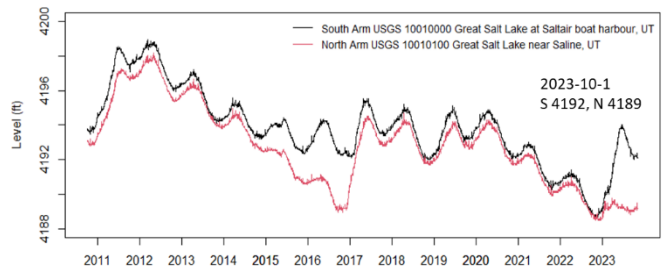

Great Salt Lake Water Surface Elevation Record