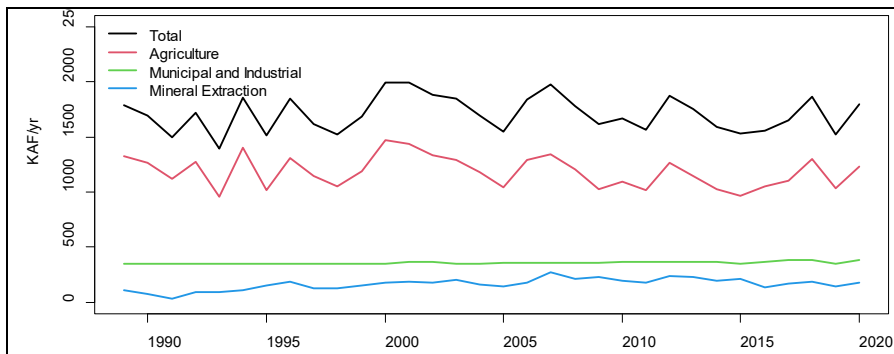

Lake Evaporation	Area (km ²)	Depth (mm)	Volume (1000 acre-ft)
	3608	1100	3217

Great Salt Lake Annual River Inflows

Great Salt Lake Water Surface Elevation Record

Salinity, exchange through causeway and the occurrence of deep brine layer

Basin Wide Water Use

Average Annual Depletion	Thousand Acre Ft
Agriculture	1188
Municipal and Industrial	358
GSL Mineral Extraction	165
Total	1711

From Utah Division of Water Resources

GSL management considerations